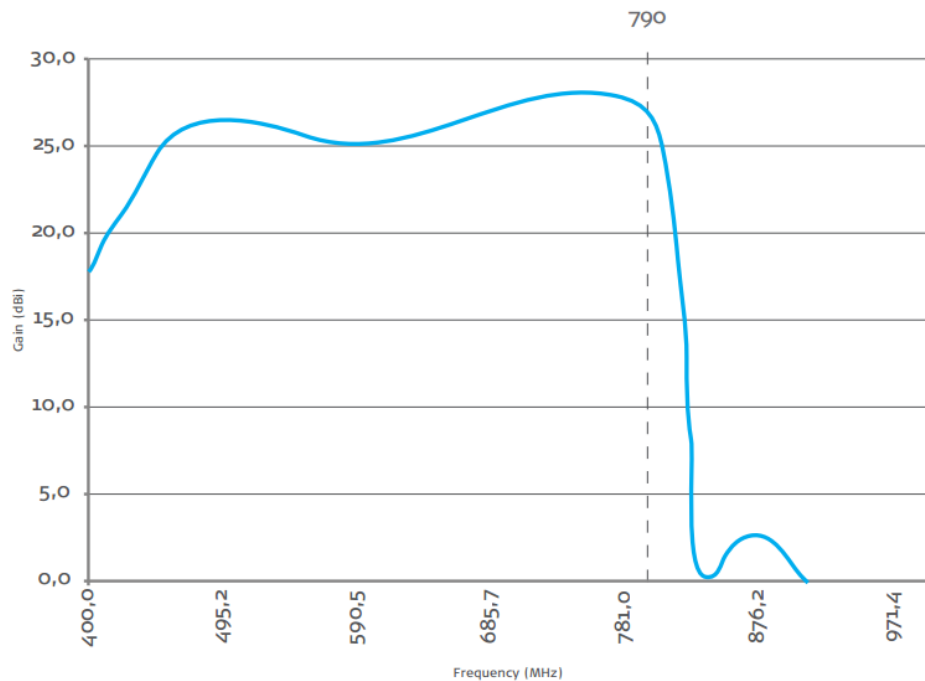

1 IT WEAKENS TV SIGNAL RECEPTION AROUND THE 790 MHz

2 IT SMART FILTERS ANY RESIDUE OF LTE SIGNALS, ALLOWING ONLY THE TV SIGNAL INTO THE STB