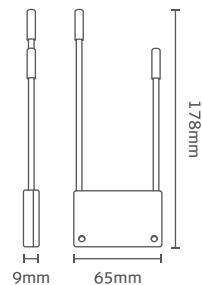

	VHF	UHF
Frequency range	174 - 230 MHz	470 - 862 MHz
Antenna gain	4 dBi	16 dBi
Amplifier gain	20 dB	16 dB
Amplifier noise	2,5 dB	2,5 dB
Voltage	5 Vdc	5 Vdc

Maximum distance is an indication and depends on the network specifications and circumstances regarding the geographical surroundings of the antenna. No rights can be claimed from the information on this product card.