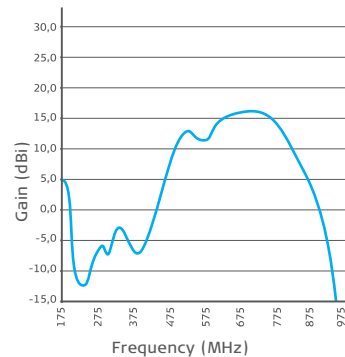

# 410

ADSC

Set of 2 compact antennas  
Solid design  
High temperature resistant  
UHDTV compatible  
Low power consumption

Automotive

DVB-T<sup>®</sup> DVB-T2<sup>®</sup> ISDB-T   

Funke's equivalent reference to 16 dBi  
www.funke.nl  
34dB

	VHF	UHF
Frequency range	174 - 230 MHz	470 - 862 MHz
Antenna gain	4 dBi	16 dBi
Amplifier gain	20 dB	16 dB
Amplifier noise	2,5 dB	2,5 dB
Voltage	5 Vdc	5 Vdc

Maximum distance is an indication and depends on the network specifications and circumstances regarding the geographical surroundings of the antenna. No rights can be claimed from the information on this product card.